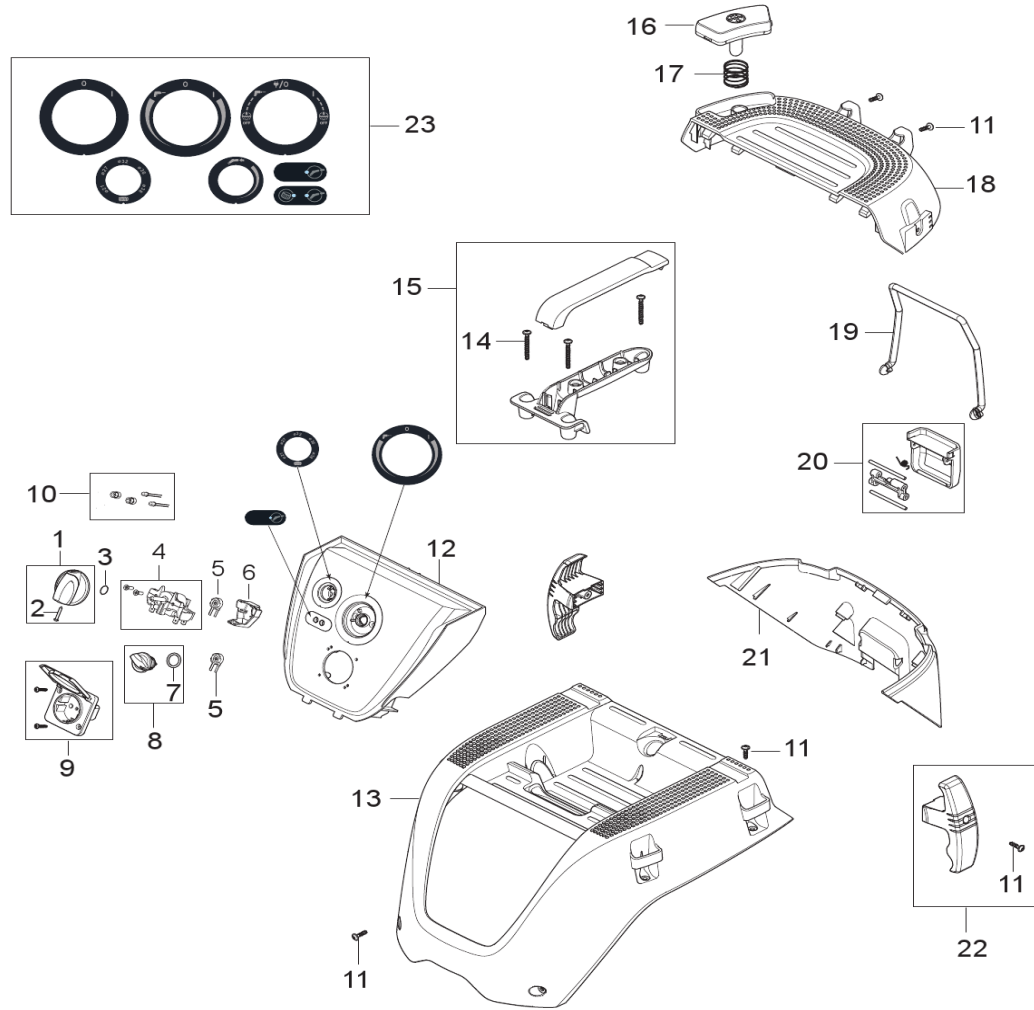

2M-PC

📄	No.	Part No.	Qty.	Description	Australia (AUD)
	1	909100239	1	TURNING KNOB GR.1 D6X5 VORTEX LIGHT GREY	N/A
	2	32526	1	TREAD-CUTTING SCREW	
	3	9868	1	O-RING 10.2X2.5 NBR 70	
	4	107415076	1	ROTARY SWITCH 3 POS 16A	
	5	107415024	2	POTENTIOMETER W. WIRE	
	6	107415080	1	CAP FOR POT-METER	N/A
	7	3004221	1	O-RING 16X2 NITRIL 70 SHO	
	8	107415062	1	TURNING KNOB D28 BLACK	N/A
	9	302004034	1	SOCKET 16A/250V EU	N/A
	9	302001185	1	10A SOCK(FIT to MACHINE!)	
	10	107415087	1	LED INDICATOR KIT 2 PCS.	N/A
	11	302004029	17	SCREW 5X18	
	12	107417556	1	CONTROL PANEL 21 PC M-H RAL 7001	N/A
	13	107417557	1	TOP COVER RAL 7016 W. PRINT VHS 42	N/A
	14	128500203	3	SCREW K50X45 WN1451 SP	
	15	107415038	1	HANDLE KIT BLACK	N/A
	16	107417558	1	PC-BUTTON RAL 7001	N/A
	17	107411345	1	SPRING FOR BUTTON	N/A
	18	107417549	1	HATCHBACK UPPER COVER PC RAL 7016	N/A

19	107415035	1	CORD STRAP KIT	N/A
 20	107415032	1	HATCH DOOR CLAMP KIT	
 20	107418122	1	HATCH DOOR CLAMP 2X	
21	107417555	1	HATCHBACK LOWER COVER RAL 7016	N/A
22	107415083	1	HOSE/CABLE HOOK BLACK 1	
23	107415077	1	LABEL KIT FOR CONTROL PANEL 8 PCS.	N/A