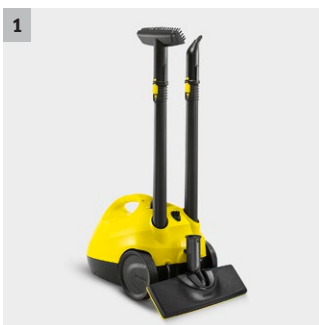

SC 2 EasyFix

The entry-level model in steam cleaning without chemicals: The SC 2 EasyFix steam cleaner from Kärcher. For cleanliness on hard surfaces throughout the home. With the floor nozzle EasyFix.

MISSING
PIC-
TURE: D:\
IM0080662

1 Accessory storage and parking position

- Convenient accessory storage and easy floor nozzle parking during breaks.

2 Floor cleaning set EasyFix with flexible joint on the floor nozzle and convenient hook-and-loop fixing for the floor cleaning cloth

- Optimal cleaning results on all types of hard floors around the home thanks to efficient lamella technology.
- Contactless cloth changing without contact with dirt, and convenient attachment of the floor cleaning cloth thanks to the hook-and-loop system.